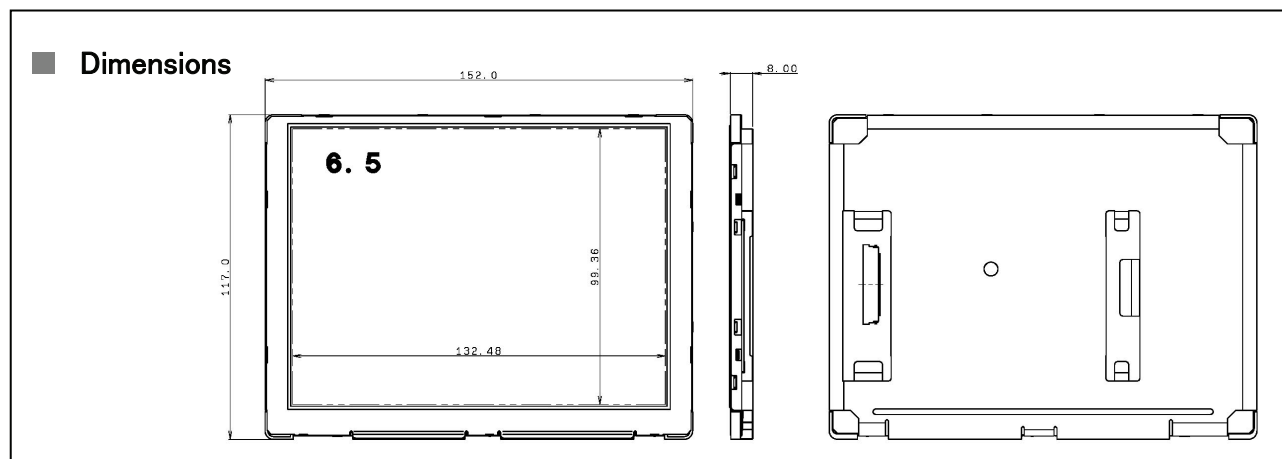

# ORTUSTECH

16.6cm (6.5 inch) VGA All-In-One TFT-LCD monitor

COM65T611KSC

## ■ Specifications

RoHS compliant

Items	Specifications	Units	Notes
Display Size	16.6 (6.5)	cm (inch)	
Display Format	640 X RGB X 480 Stripe	--	
Dot Pitch	69.00(H) X 207.00(V)	μm	
Outline Dimensions	152.0 (H) X 117.0 (V) X 8.0 (D)	mm	
Weight	160.0	g	
Number of Colors	262,144	--	
Brightness	400 (TYP)	cd/m <sup>2</sup>	
Viewing Angle(U/D/L/R)	80/80/80/80	deg.	CR ≥ 10
Input Signal Type	Digital RGB signal (each 6 bit parallel)	--	
Power Supplies	3.3/12.0 (for B/L)	V	
Operating Temperature	-20 ~ +70	°C	
Storage Temperature	-30 ~ +80	°C	
Backlight	LED Backlight	--	
Remarks			