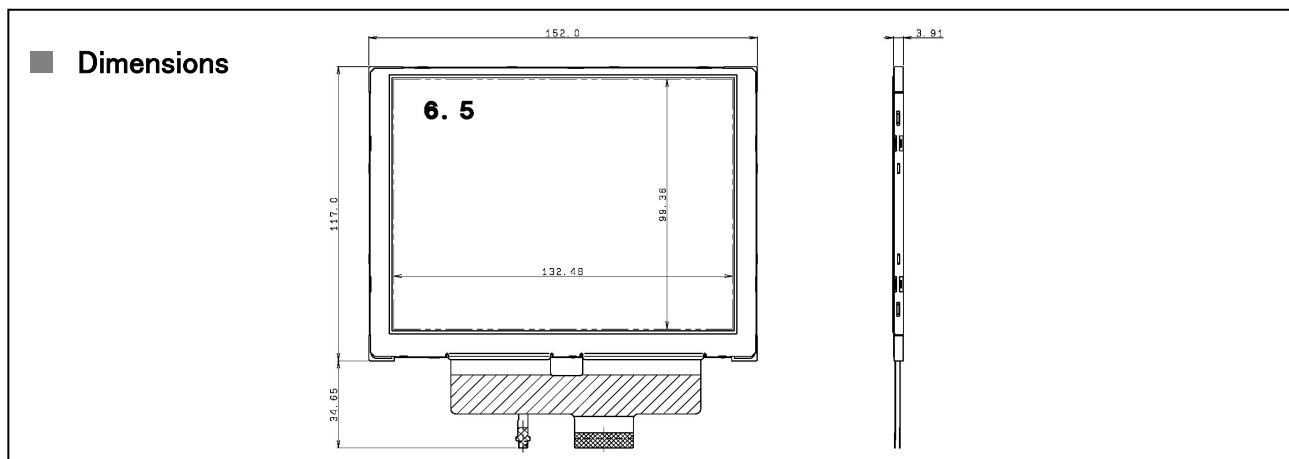

■ Features

- Landscape, 6.5 inch VGA resolution.
- High outdoor readability with low backlight power.
- Super Slim / Super Light LCD module using long-life LED.
- TC on panel.

■ Specifications

RoHS compliant

Items	Specifications	Units	Notes
Display Size	16.6 (6.5)	cm (inch)	
Display Format	640 X RGB X 480 Stripe	---	
Dot Pitch	69.00(H) X 207.00(V)	μ m	
Outline Dimensions	152.0 (H) X 117.0 (V) X 3.91 (D)	mm	
Weight	121.0	g	
Number of Colors	262,144	---	
Brightness	500 (TYP)	cd/m ²	at 15mA
Viewing Angle(U/D/L/R)	15/60/35/35	deg.	CR \geq 10
Input Signal Type	Digital RGB signal (each 6 bit parallel)	---	
Power Supplies	3.3/12.0/21.0/-7.0 (without B/L)	V	
Operating Temperature	-20 ~ +70	°C	
Storage Temperature	-30 ~ +80	°C	
Backlight	LED Backlight	---	
Remarks			