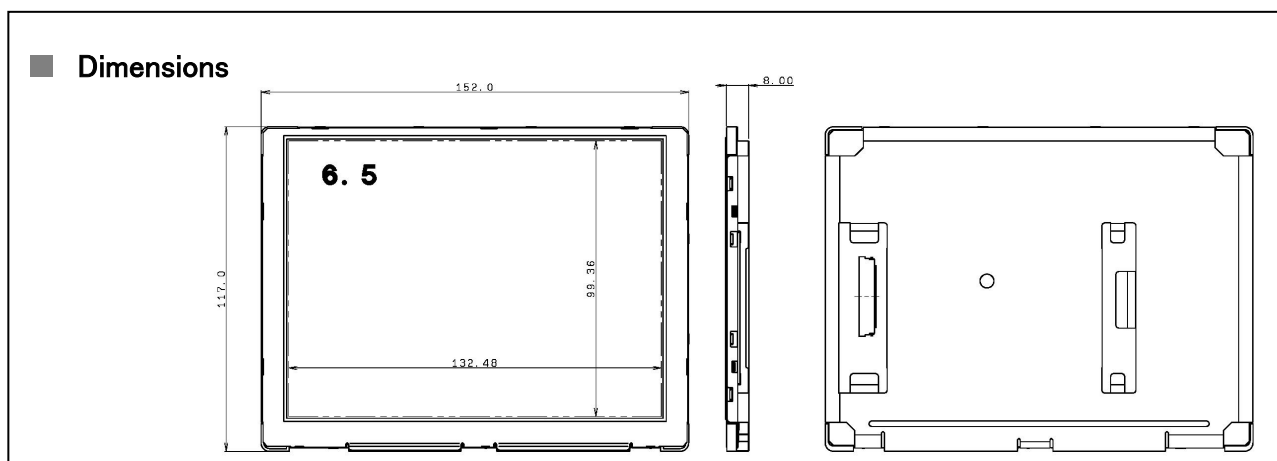

■ Specifications

RoHS compliant

Items	Specifications	Units	Notes
Display Size	16.6 (6.5)	cm (inch)	
Display Format	640 X RGB X 480 Stripe	--	
Dot Pitch	69.00(H) X 207.00(V)	μm	
Outline Dimensions	152.0 (H) X 117.0 (V) X 8.0 (D)	mm	
Weight	160.0	g	
Number of Colors	262,144	--	
Brightness	500 (TYP)	cd/m ²	at 15mA
Viewing Angle(U/D/L/R)	15/60/35/35	deg.	CR ≥ 10
Input Signal Type	Digital RGB signal (each 6 bit parallel)	--	
Power Supplies	3.3/12.0 (for B/L)	V	
Operating Temperature	-20 ~ +70	°C	
Storage Temperature	-30 ~ +80	°C	
Backlight	LED Backlight	--	
Remarks			