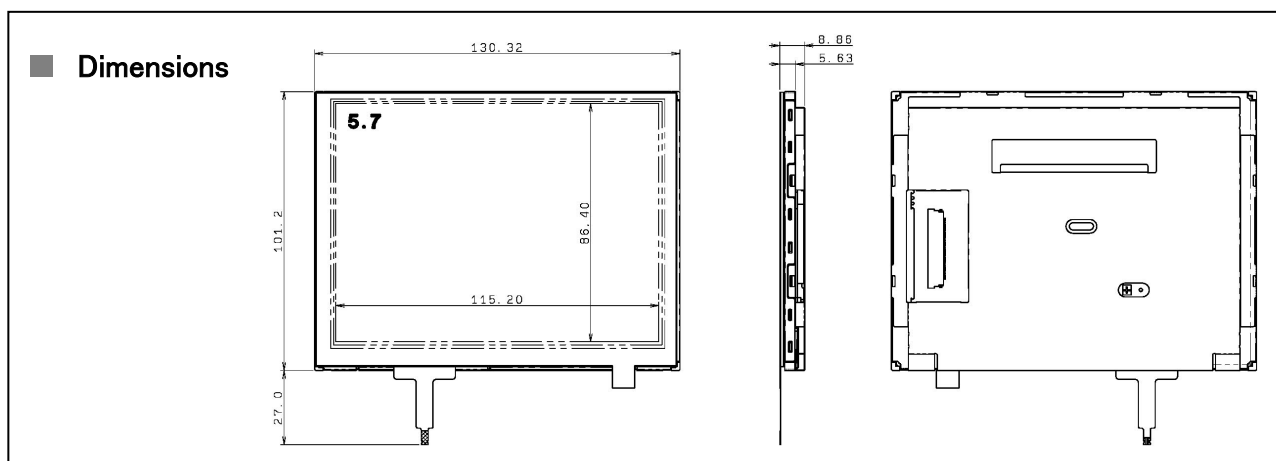

■ Specifications

RoHS compliant

Items	Specifications	Units	Notes
Display Size	14.4 (5.7)	cm (inch)	
Display Format	640 X RGB X 480 Stripe	---	
Dot Pitch	60.00(H) X 180.00(V)	μm	
Outline Dimensions	130.32 (H) X 101.2 (V) X 7.06 (D)	mm	
Weight	162.0	g	
Number of Colors	262,144	---	
Brightness	340 (TYP)	cd/m ²	
Viewing Angle(U/D/L/R)	80/80/80/80	deg.	CR ≥ 10
Input Signal Type	Digital RGB signal (each 6bit parallel)	---	
Power Supplies	3.3/12.0 (for B/L)	V	
Operating Temperature	-20 ~ +70	°C	
Storage Temperature	-30 ~ +80	°C	
Backlight	LED Backlight	---	
Remarks			