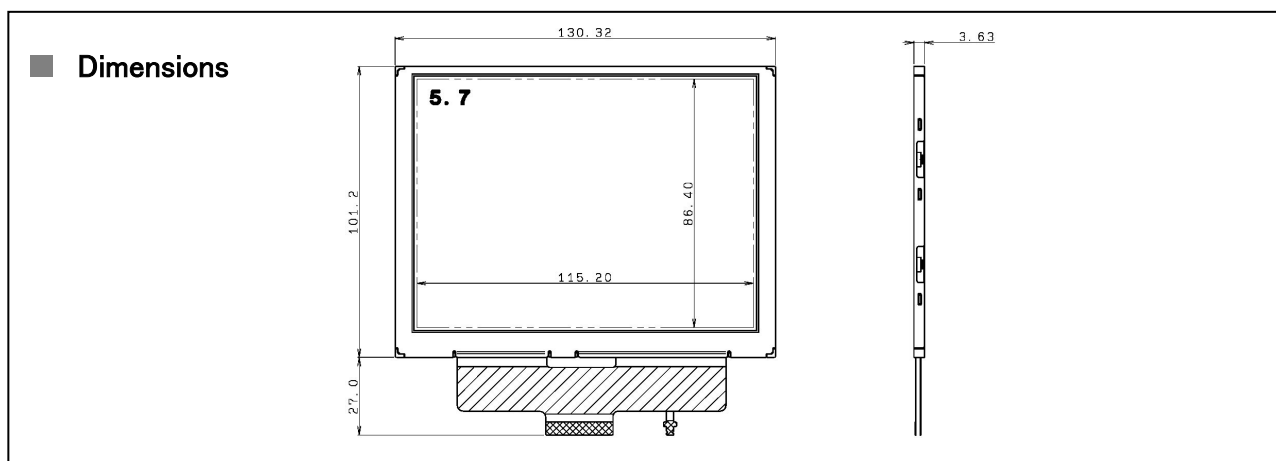

■ Features

- Landscape, 5.7 inch VGA resolution.
- Super Slim / Super Light LCD monitor using long-life LED.
- High brightness (430 cd/m²)/ Wide viewing angle LCD monitor.
- TC on panel.

■ Specifications

RoHS compliant

Items	Specifications	Units	Notes
Display Size	14.4 (5.7)	cm (inch)	
Display Format	640 X RGB X 480 Stripe	---	
Dot Pitch	60.00(H) X 180.00(V)	μm	
Outline Dimensions	130.32 (H) X 101.2 (V) X 3.63 (D)	mm	
Weight	85.0	g	
Number of Colors	262,144	---	
Brightness	430 (TYP)	cd/m ²	
Viewing Angle(U/D/L/R)	80/80/80/80	deg.	CR ≥ 10
Input Signal Type	Digital RGB signal (each 6bit parallel)	---	
Power Supplies	3.3/12.0/21.0/-7.0 (without B/L)	V	
Operating Temperature	-20 ~ +70	°C	
Storage Temperature	-30 ~ +80	°C	
Backlight	LED Backlight	---	
Remarks			