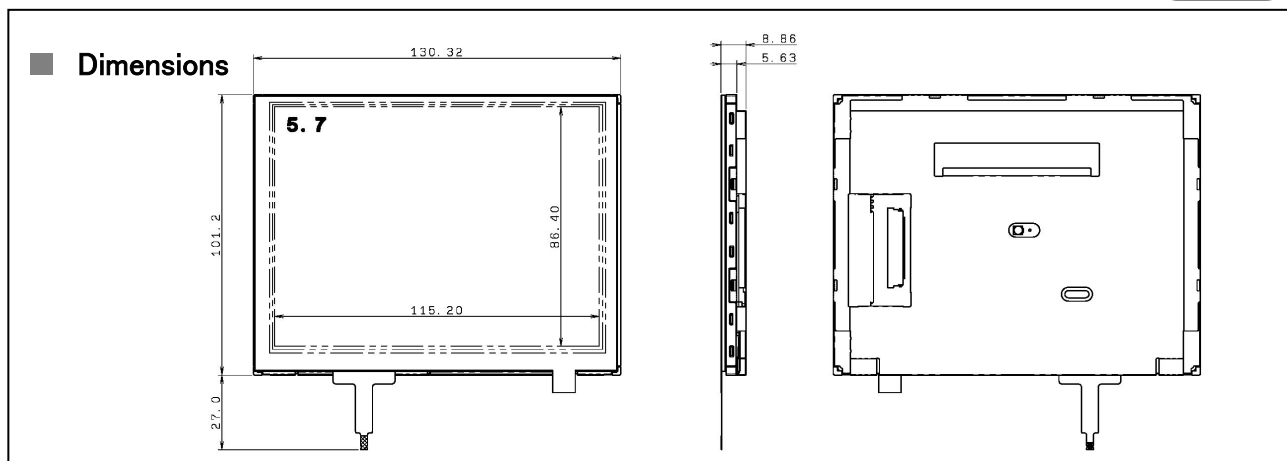

■ Specifications

RoHS compliant

Items	Specifications	Units	Notes
Display Size	14.4 (5.7)	cm (inch)	
Display Format	640 X RGB X 480 Stripe	---	
Dot Pitch	60.00(H) X 180.00(V)	μm	
Outline Dimensions	130.32 (H) X 101.2 (V) X 7.06 (D)	mm	
Weight	162.0	g	
Number of Colors	262,144	---	
Brightness	360 (TYP)	cd/m ²	
Viewing Angle(U/D/L/R)	80/80/80/80	deg.	CR ≥ 10
Input Signal Type	Digital RGB signal (each 6 bit parallel)	---	
Power Supplies	3.3/12.0 (for B/L)	V	
Operating Temperature	-20 ~ +70	°C	
Storage Temperature	-30 ~ +80	°C	
Backlight	LED Backlight	---	
Remarks			