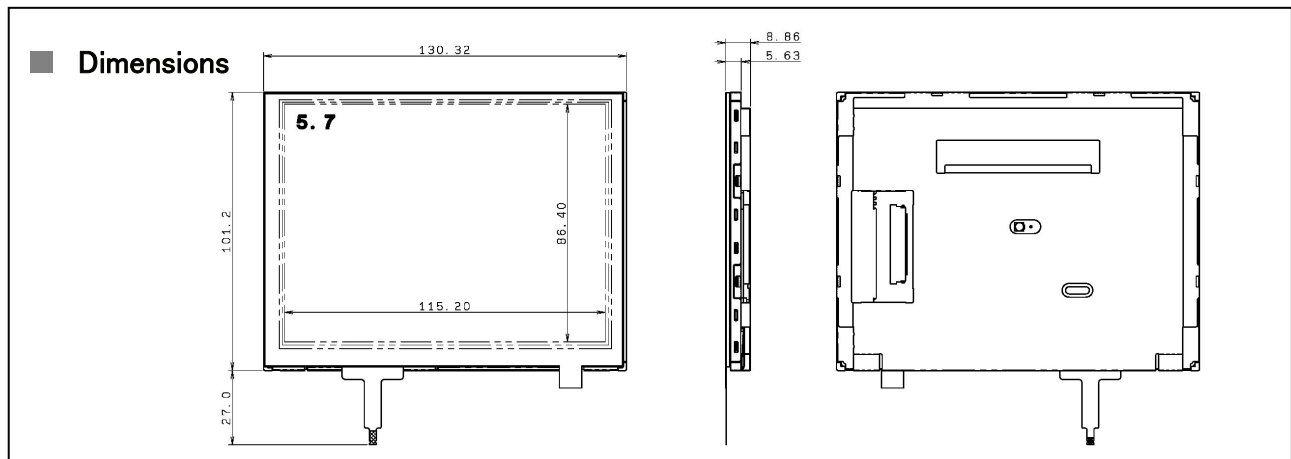

■ Specifications

RoHS compliant

Items	Specifications	Units	Notes
Display Size	14.4 (5.7)	cm (inch)	
Display Format	320 X RGB X 240 Stripe	---	
Dot Pitch	120.00(H) X 360.00(V)	μm	
Outline Dimensions	130.32 (H) X 101.2 (V) X 7.06 (D)	mm	
Weight	157.0	g	
Number of Colors	262,144/16,777,216	---	*1
Brightness	360 (TYP)	cd/m ²	
Viewing Angle(U/D/L/R)	80/80/80/80	deg.	CR ≥ 10
Input Signal Type	Digital RGB signal (each 6/8bit parallel)	---	*1
Power Supplies	3.3/12.0 (for B/L)	V	
Operating Temperature	-20 ~ +70	°C	
Storage Temperature	-30 ~ +80	°C	
Backlight	LED Backlight	---	
Remarks	*1 Each 6/8 bit can be selected by change of mode.		