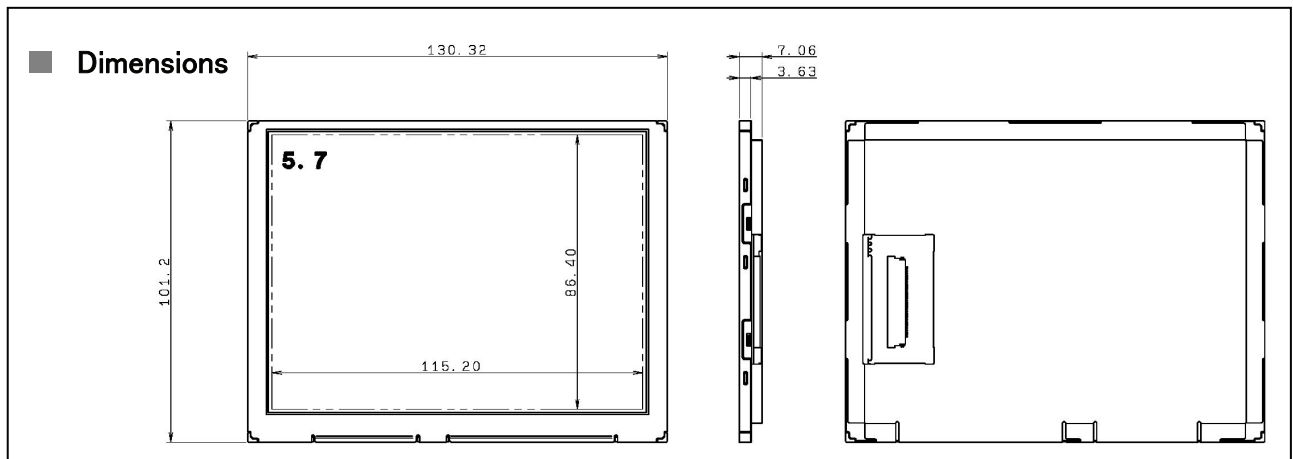

#### ■ Specifications

RoHS compliant

Items	Specifications	Units	Notes
Display Size	14.4 (5.7)	cm (inch)	
Display Format	320 X RGB X 240 Stripe	--	
Dot Pitch	120.00(H) X 360.00(V)	μm	
Outline Dimensions	130.32 (H) X 101.2 (V) X 7.06 (D)	mm	
Weight	117.0	g	
Number of Colors	262,144/16,777,216	--	*1
Brightness	460 (TYP)	cd/m <sup>2</sup>	
Viewing Angle(U/D/L/R)	80/80/80/80	deg.	CR ≥ 10
Input Signal Type	Digital RGB signal (each 6/8bit parallel)	--	*1
Power Supplies	3.3/12.0 (for B/L)	V	
Operating Temperature	-20 ~ +70	°C	
Storage Temperature	-30 ~ +80	°C	
Backlight	LED Backlight	--	
Remarks	*1 Each 6/8 bit can be selected by change of mode.		