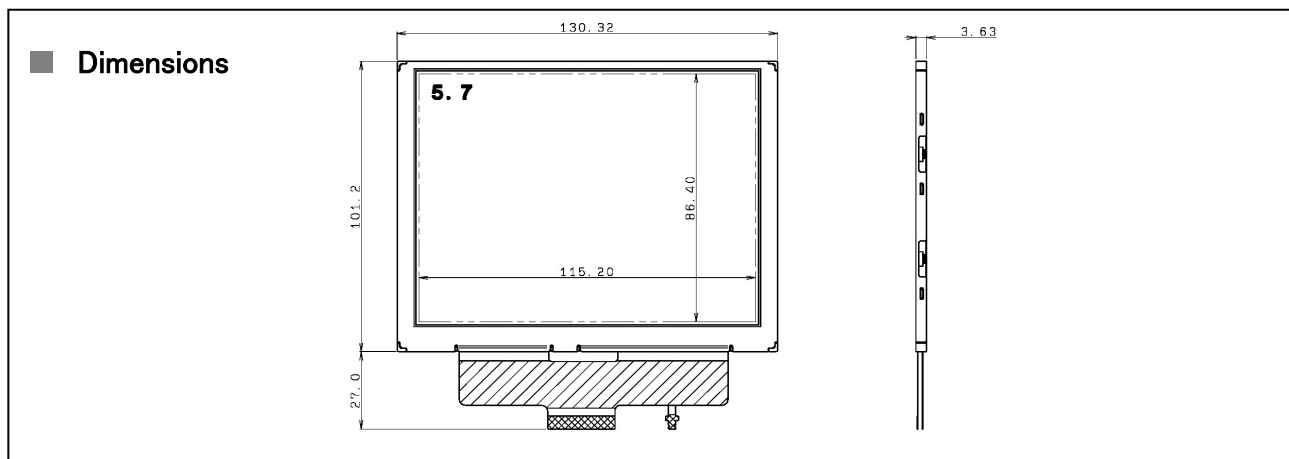

■ Features

- Landscape, 5.7 inch VGA resolution.
- High outdoor readability with low backlight power.
- Super Slim / Super Light LCD module using long-life LED.
- Wide viewing angle LCD module.
- TC on panel.

■ Specifications

RoHS compliant

Items	Specifications	Units	Notes
Display Size	14.4 (5.7)	cm (inch)	
Display Format	640 X RGB X 480 Stripe	--	
Dot Pitch	60.00(H) X 180.00(V)	μm	
Outline Dimensions	130.32(H) X 101.2(V) X 3.63(D)	mm	
Weight	85.0	g	
Number of Colors	262,144	--	
Brightness	460 (TYP)	cd/m ²	at 15mA
Viewing Angle(U/D/L/R)	80/80/80/80	deg.	CR ≥ 10
Input Signal Type	Digital RGB signal (each 6 bit parallel)	--	
Power Supplies	3.3/12.0/21.0/-7.0 (without B/L)	V	
Operating Temperature	-20 ~ +70	°C	
Storage Temperature	-30 ~ +80	°C	
Backlight	LED Backlight	--	
Remarks			