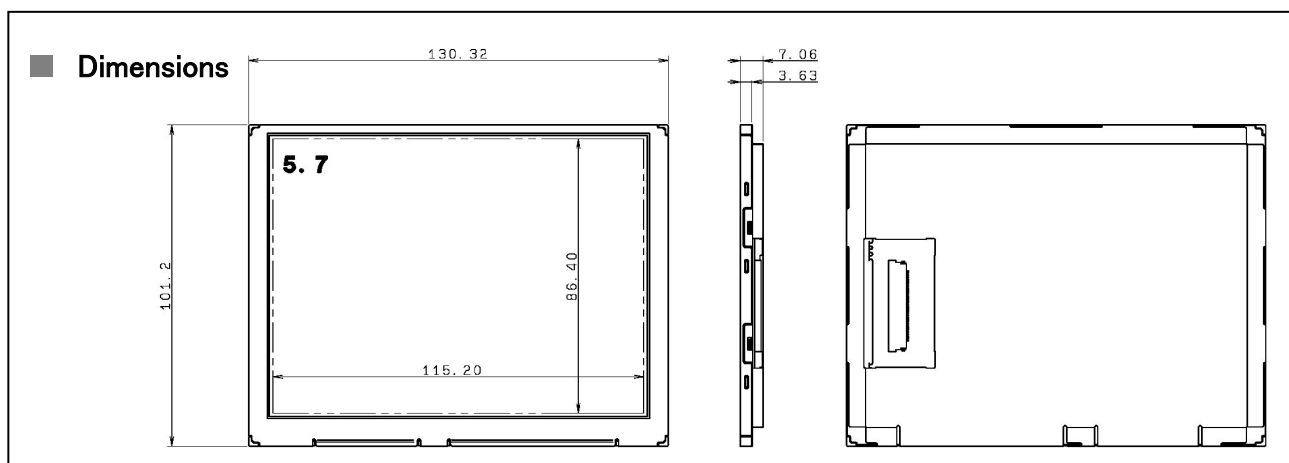

■ Specifications

RoHS compliant

Items	Specifications	Units	Notes
Display Size	14.4 (5.7)	cm (inch)	
Display Format	640 X RGB X 480 Stripe	--	
Dot Pitch	60.00(H) X 180.00(V)	μm	
Outline Dimensions	130.32 (H) X 101.2 (V) X 7.06 (D)	mm	
Weight	122.0	g	
Number of Colors	262,144	--	
Brightness	460 (TYP)	cd/m ²	
Viewing Angle(U/D/L/R)	80/80/80/80	deg.	CR ≥ 10
Input Signal Type	Digital RGB signal (each 6 bit parallel)	--	
Power Supplies	3.3/12.0 (for B/L)	V	
Operating Temperature	-20 ~ +70	°C	
Storage Temperature	-30 ~ +80	°C	
Backlight	LED Backlight	--	
Remarks			