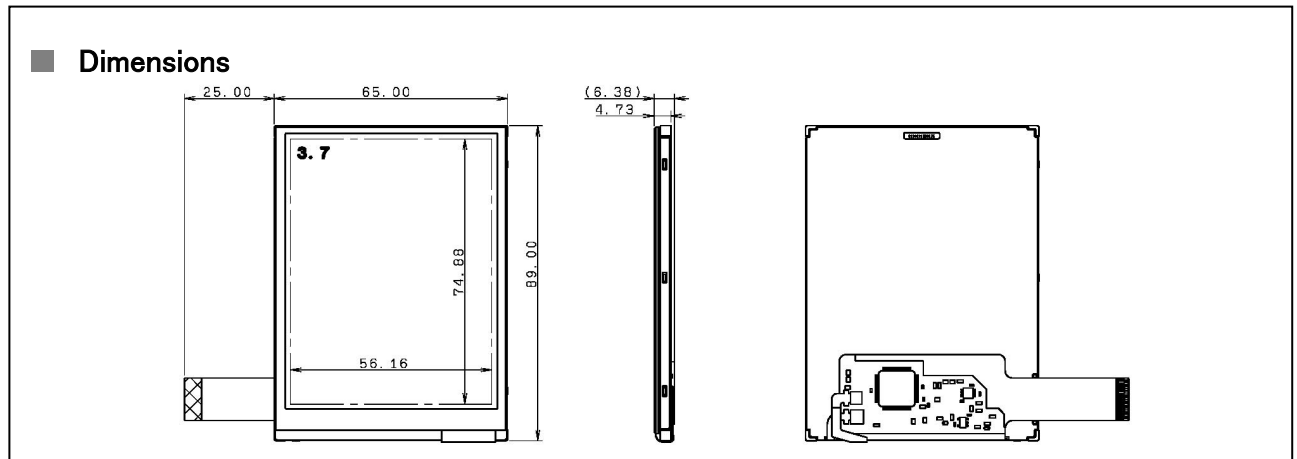

■ Features

- Portrait, 3.7 inch VGA resolution with touch panel.
- High outdoor readability with low backlight power.
- With inner-touch panel to improve decline of visibility due to reflection of sunlight.
- TC, Power-circuit on panel.

■ Specifications

RoHS compliant

Items	Specifications	Units	Notes
Display Size	9.4 (3.7)	cm (inch)	
Display Format	480 X RGB X 640 Stripe	--	
Dot Pitch	39.0(H) X 117.0(V)	μm	
Outline Dimensions	65.0 (H) X 89.0 (V) X 4.48 (D)	mm	
Weight	46.3	g	
Number of Colors	262,144	--	
Brightness	220 (TYP)	cd/m ²	at 10mA
Viewing Angle(U/D/L/R)	15/50/35/35	deg.	CR ≥ 10
Input Signal Type	Digital RGB signal (each 6 bit parallel)	--	
Power Supplies	3.0 (without B/L)	V	
Operating Temperature	-20 ~ +70	°C	
Storage Temperature	-30 ~ +80	°C	
Backlight	LED Backlight	--	
Remarks	The adjustment of VCOMDC value is not required./Inner-touch panel (Glass-Film, Clear finish on surface)		